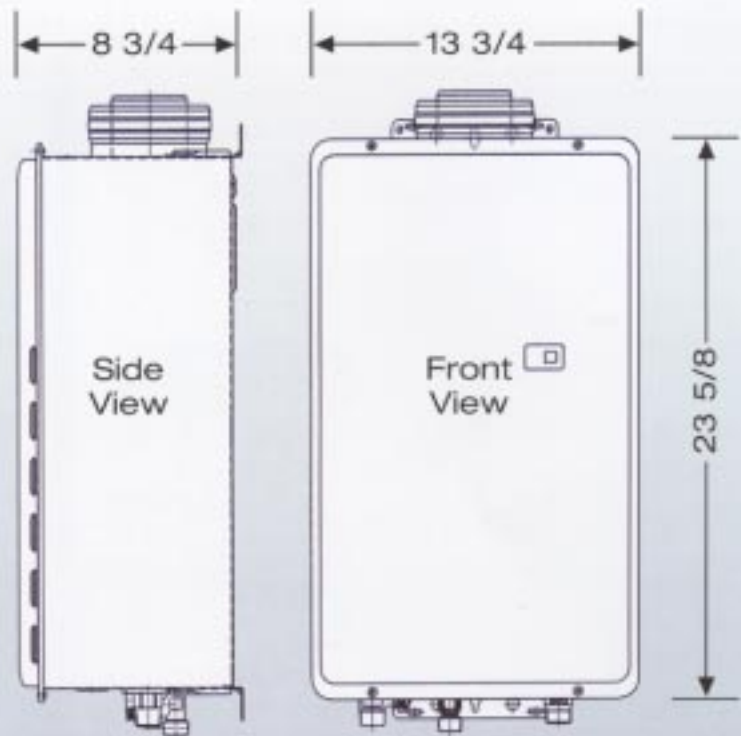

Rinnai
Rinnai
Rinnai
Rinnai
Rinnai
Rinnai
Rinnai
Rinnai
Rinnai
Rinnai
Rinnai
Rinnai®

Continuum®
Endless Hot Water System

FEATURES

- 15,000 to 180,000 BTUH Capacity
- .5 to 8.5 Gallons Per Minute Delivered Endlessly
- Uses Either Natural Gas Or Propane
- Internal Direct Vent Installation
- Easily Installed

REMOTE CONTROLS

- Digital Display
- 96 - 140 Degree Settings
- Diagnostic Display
- Operates With Up To Three Optional Remote Controls

CABINET

- Heavy Gauge, Textured, White Powder Coated Cabinet

VENTING

- Direct Vent Appliance - Uses No Indoor Air For Combustion

WARRANTY

- Exceptional 10-Year Warranty On The Heat Exchanger
- 5 Years On All Other Parts