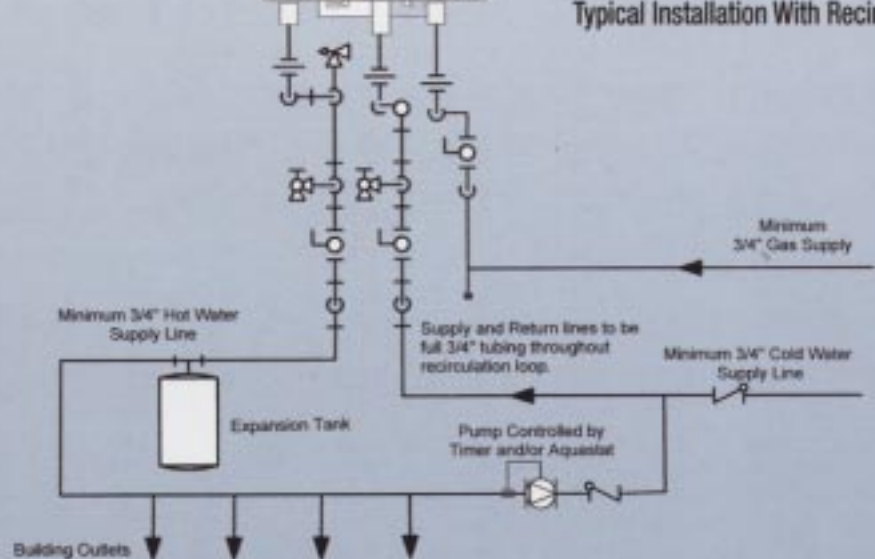

Typical Installation With Recirculation