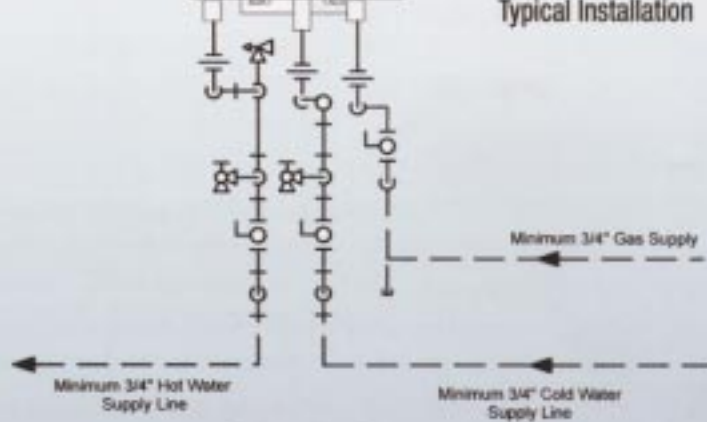

Typical Installation